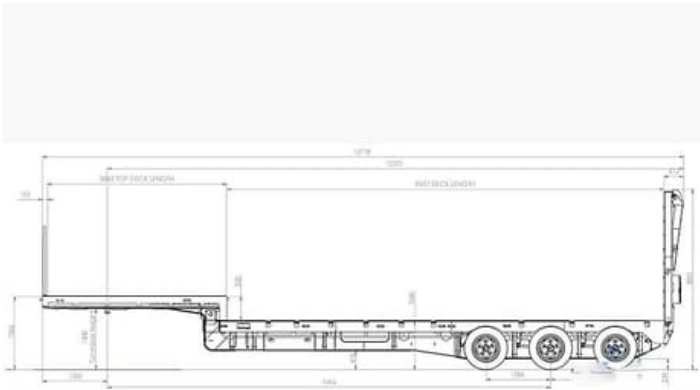

Created on 18/05/2020

*If the price does not contain the notation that it is "Drive Away No More To Pay", the price may not include additional costs, such as stamp duty and other government charges. Please confirm price and features with the seller.