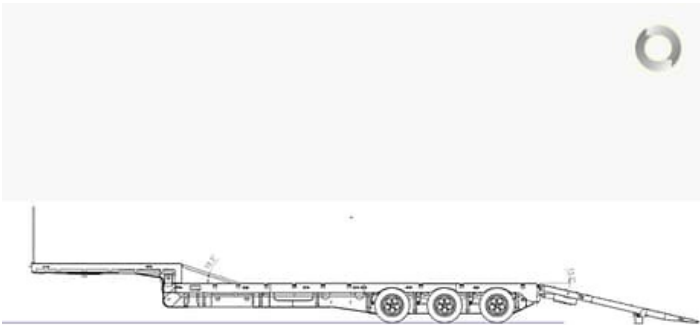

Created on 18/05/2020

*If the price does not contain the notation that it is "Drive Away No More To Pay", the price may not include additional costs, such as stamp duty and other government charges. Please confirm price and features with the seller.