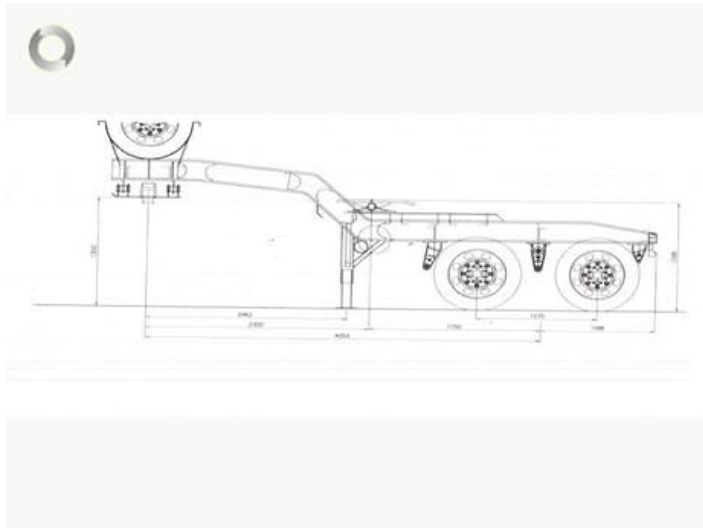

Photos

Created on 18/05/2020

*If the price does not contain the notation that it is "Drive Away No More To Pay", the price may not include additional costs, such as stamp duty and other government charges. Please confirm price and features with the seller.